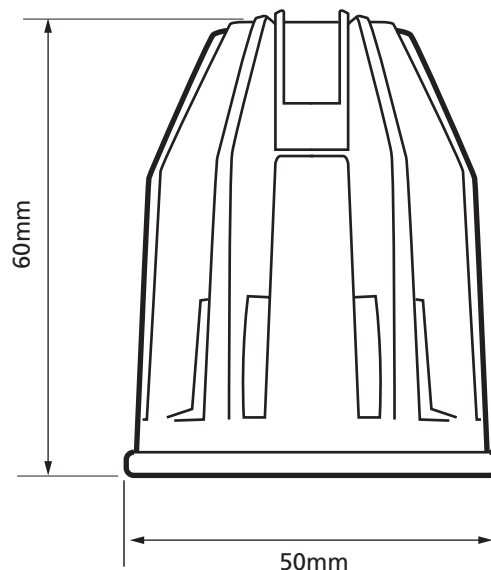

Dimensions

Specifications subject to change without notice

Greenled is BS 8555 Certified