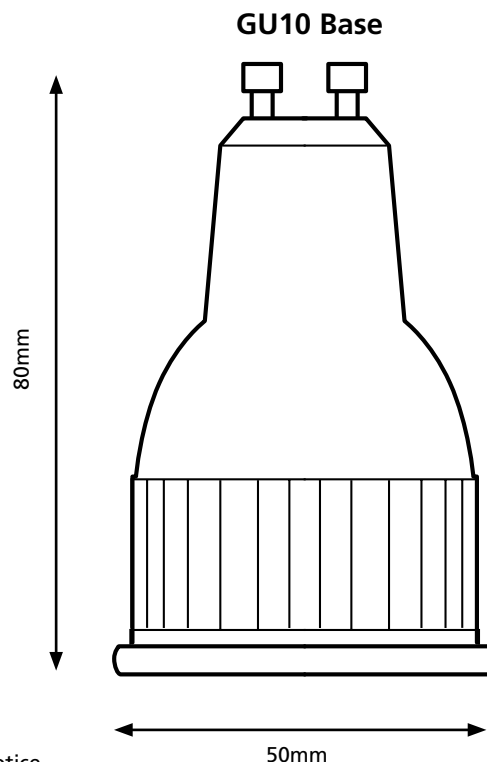

Dimensions

Specifications subject to change without notice

Greenled is BS 8555 Certified