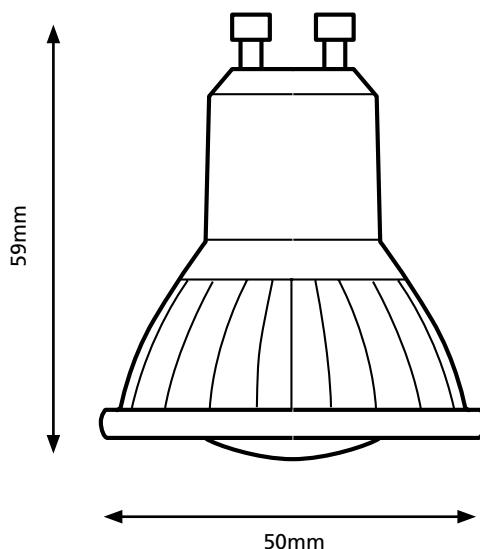

ZETA

3.6W GU10 LED downlighter

GLL7

Suitable as a downlighter and spotlight or for task lighting. Mains operated.

Powerful spot light, ideal for display and sign lighting, up lighters, down lighters. Single chip with a focused 60° beam angle.

Guarantee : 2 years

Non-dimmable

Specifications		
Product Code	GLL7GU10C3W	GLL7GU10W3W
Colour	Cool White	Warm White
Power Consumption	3.6 W	3.6 W
Operational Voltage	110 - 240 V AC	110 - 240 V AC
Colour Temperature	6000 K	3000 K
Rendering Index	Ra=80	Ra=80
Intensity of Light Output	125 Lm	100 Lm
Lumens per watt	35 Lm/W	28 Lm/W
No. of LEDs	1	1
Expected Life	40,000 hrs	50,000 hrs
Beam Angle	60°	60°

Dimensions

GU10 Base

Specifications subject to change without notice

Greenled is BS 8555 Certified